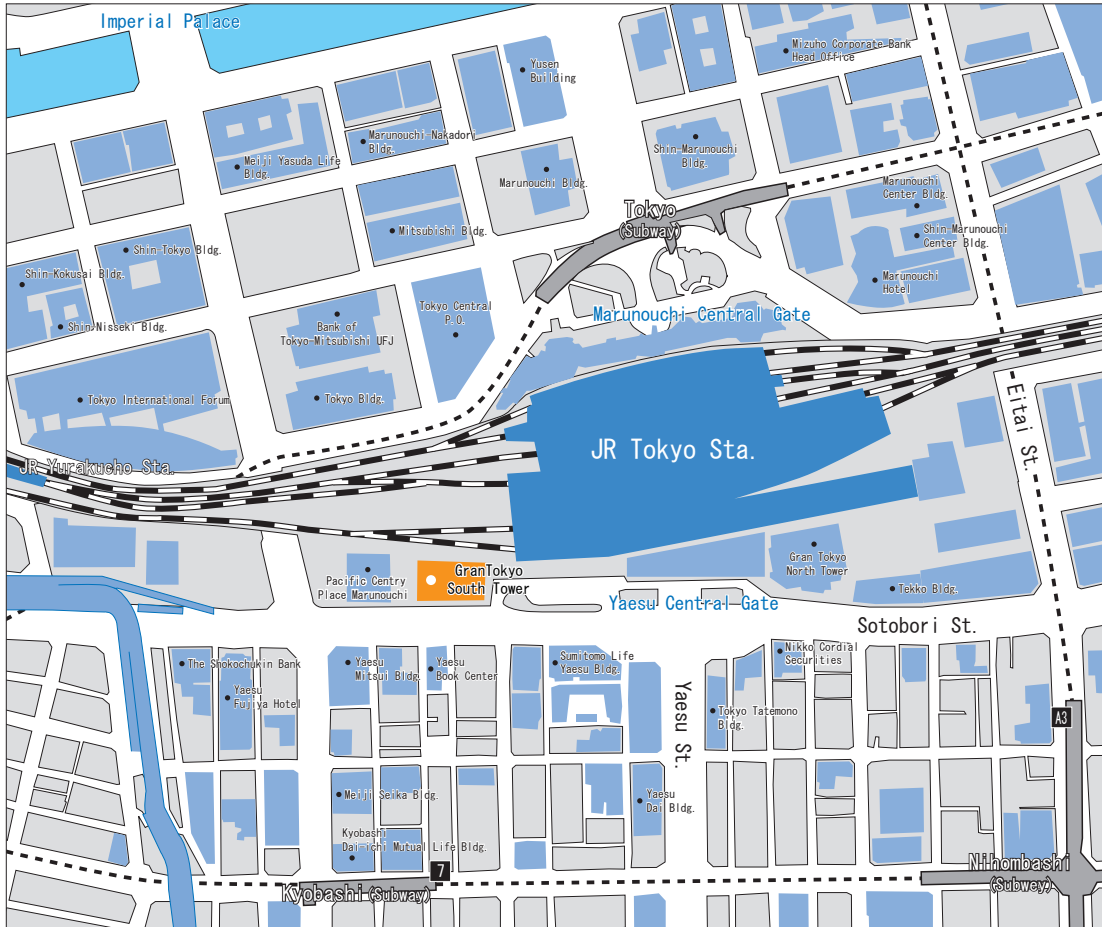

RECRUIT

■ GranTokyo SOUTH TOWER
23th floor~41th floor
1-9-2 Marunouchi Chiyoda-ku,
Tokyo 100-6640 Japan
RECRUIT CO., LTD
RECRUIT MEDIA COMMUNICATIONS CO., LTD
RECRUIT HEALTH INSURANCE SOCIETY

▼ ACCESS

- 2minutes walk from
JR Tokyo station
- 4minutes walk from
Kyobashi station
(Tokyo Metro Ginza line)
- 10minutes walk from
Nihombashi station
(Tokyo Metro
Ginza Line, Tozai Line)